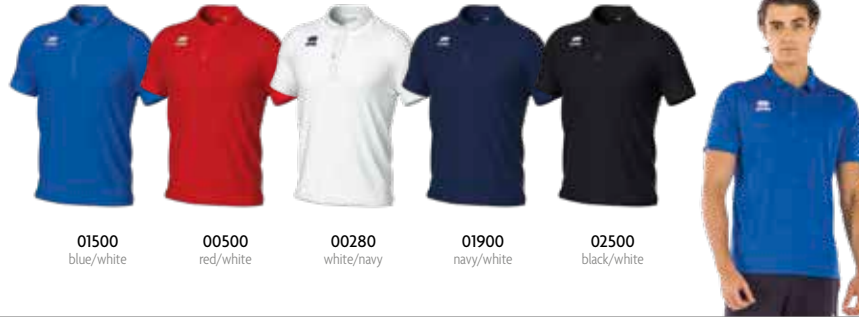

GM1CIC

XXS-XS

B-HIVE 100% polyester - 135 g/mq  
SKIN 100% polyester - 125 g/mq

01500  
blue/white00500  
red/white00280  
white/navy01900  
navy/white02500  
black/white