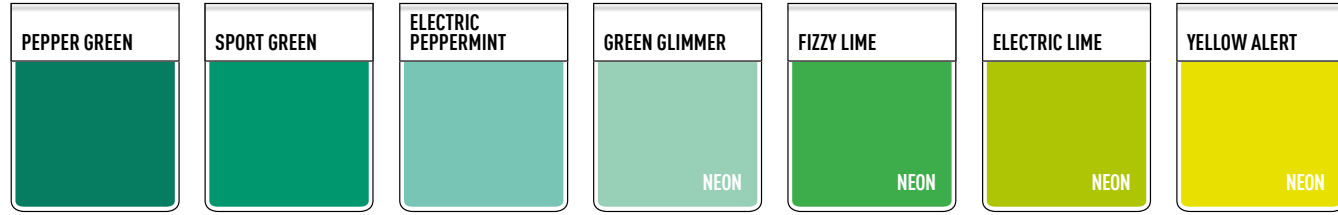

PUMA

TEAMWEAR COLORS

MATCHWEAR

- teamFINAL* **NEW**
- teamCUP
- teamGLORY **NEW**
- teamULTIMATE
- teamLIGA Striped
- teamVISION
- teamPACER
- teamLIGA
- teamGOAL **NEW**
- teamRISE

TRAININGWEAR

- teamFINAL* **NEW**
- teamCUP
- teamGOAL **NEW**
- teamLIGA
- teamRISE

CASUALS

- teamGOAL

ACCESSORIES

- ORBITA Footballs **NEW**
- teamGOAL Bags

LIFECYCLES