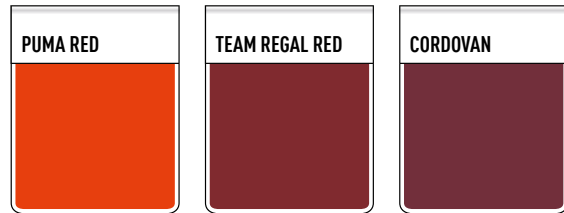

PUMA

TEAMWEAR COLORS

MATCHWEAR

- teamFINAL* **NEW**
- teamCUP
- teamGLORY **NEW**
- teamULTIMATE
- teamLIGA Striped
- teamVISION
- teamPACER
- teamLIGA
- teamGOAL **NEW**
- teamRISE

TRAININGWEAR

- teamFINAL* **NEW**
- teamCUP
- teamGOAL **NEW**
- teamLIGA
- teamRISE

CASUALS

- teamGOAL

ACCESSORIES

- ORBITA Footballs **NEW**
- teamGOAL Bags

LIFECYCLES