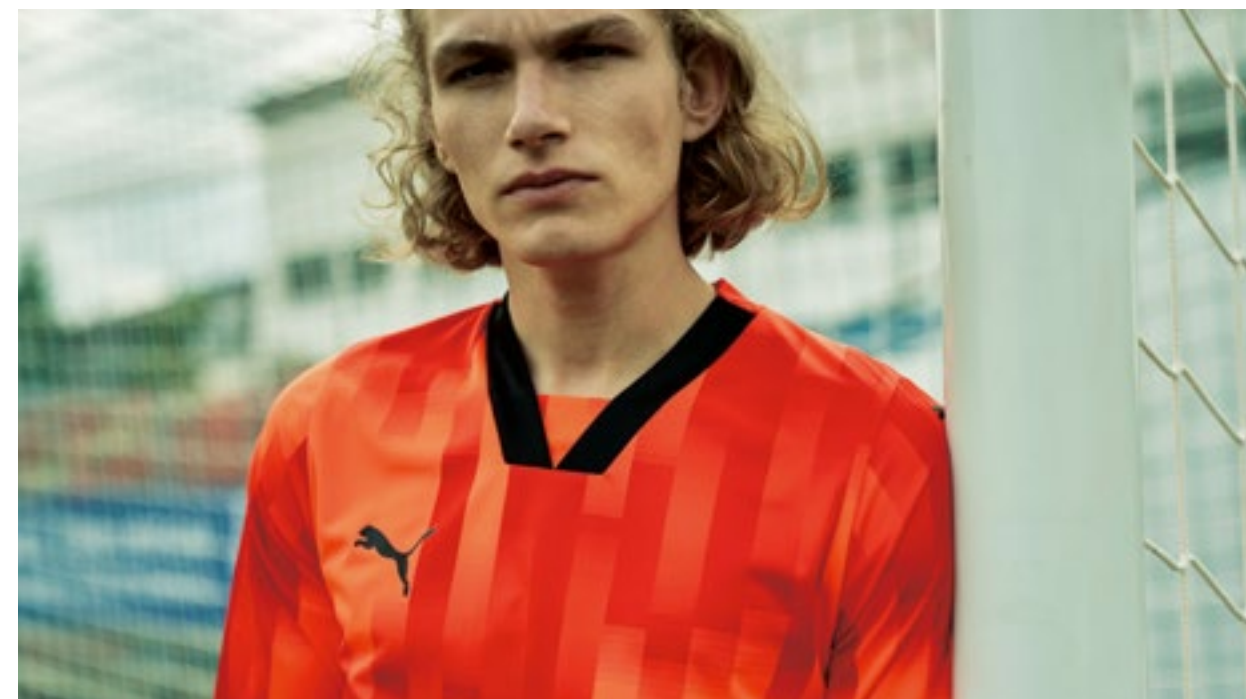

45

704924 teamLIGA Shorts **2025**

S-3XL **£ 16.00***

704931 teamLIGA Shorts Jr

13/14Yrs **£ 14.40***

5/6Yrs-11/12Yrs **£ 12.00***

Regular Fit • dryCELL
Main Material: 100% Recycled Polyester
Cut and sew mesh insert pannel in contrasted colour; Forwarded seam; Elasticated waistband with drawcord

45 Nrgy Red-PUMA Black • **40** Blue Atoll-PUMA Black • **20** Fizzy Lime-PUMA Black • **42** Fluo Yellow-PUMA Black

703441 teamLIGA Socks Core **2025**

1-5 **£ 9.00***

Main Material: 78% Polyester, 18% Cotton, 4% Elastane
Cotton heel and toe; Ankle brace for additional support; Knitted PUMA Cat Logo

45 Nrgy Red-PUMA Black • **40** Blue Atoll-PUMA Black • **47** Fizzy Lime-PUMA Black • **33** Fluo Yellow