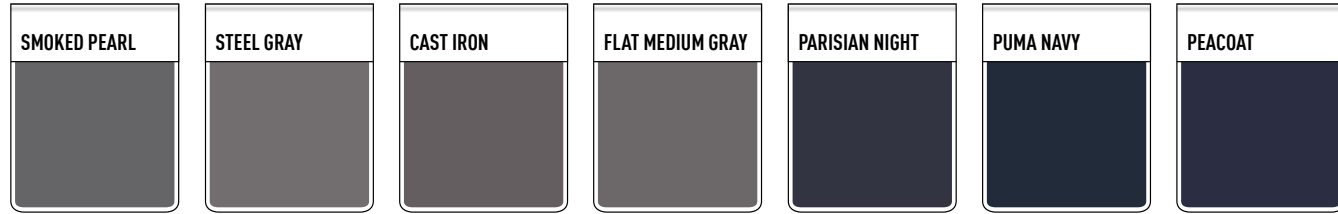

PUMA

TEAMWEAR COLORS

MATCHWEAR

- teamFINAL* **NEW**
- teamCUP
- teamGLORY **NEW**
- teamULTIMATE
- teamLIGA Striped
- teamVISION
- teamPACER
- teamLIGA
- teamGOAL **NEW**
- teamRISE

TRAININGWEAR

- teamFINAL* **NEW**
- teamCUP
- teamGOAL **NEW**
- teamLIGA
- teamRISE

CASUALS

- teamGOAL

ACCESSORIES

- ORBITA Footballs **NEW**
- teamGOAL Bags

LIFECYCLES