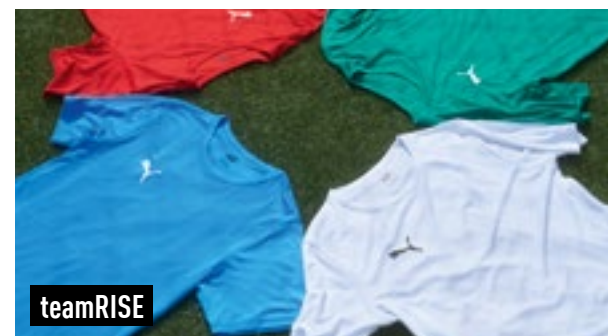

teamLIGA Striped

teamVISION

teamPACER

teamGOAL

teamLIGA

teamRISE

AS SEEN ON PUMA FOOTBALL'S TOP CLUBS, THE FINAL COLLECTION IS DESIGNED FOR THE HIGHEST LEVEL OF PERFORMANCE.

The garments are constructed using a highly lightweight woven material, featuring our ULTRAWEAVE technology. Combined with form fitting cuts and special trims, they fulfill the needs of the games very best athletes.