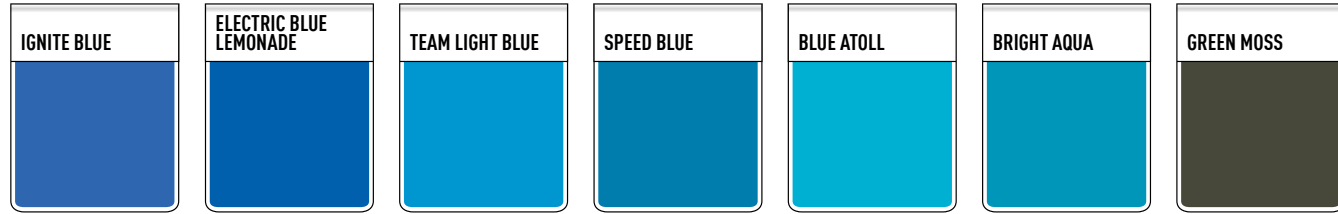

PUMA

TEAMWEAR COLORS

MATCHWEAR

- teamFINAL* **NEW**
- teamCUP
- teamGLORY **NEW**
- teamULTIMATE
- teamLIGA Striped
- teamVISION
- teamPACER
- teamLIGA
- teamGOAL **NEW**
- teamRISE

TRAININGWEAR

- teamFINAL* **NEW**
- teamCUP
- teamGOAL **NEW**
- teamLIGA
- teamRISE

CASUALS

- teamGOAL

ACCESSORIES

- ORBITA Footballs **NEW**
- teamGOAL Bags

LIFECYCLES