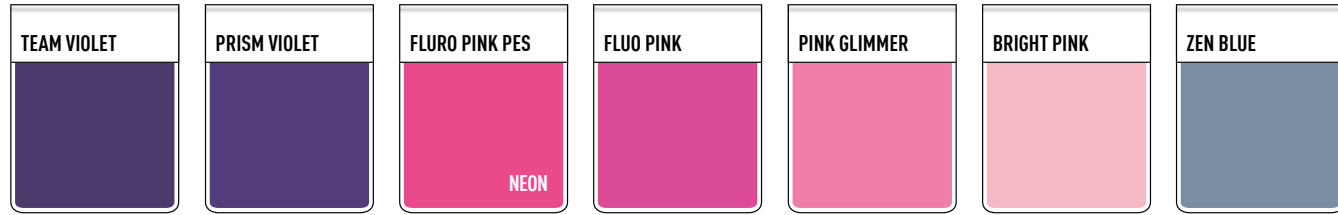

2. MAKE IT UNIQUE

Select your team colours & your club badge to make your look unique.

3. GET READY

Request a quote as soon as your kit is complete and get in contact with your local retailer.

PUMA

TEAMWEAR COLORS