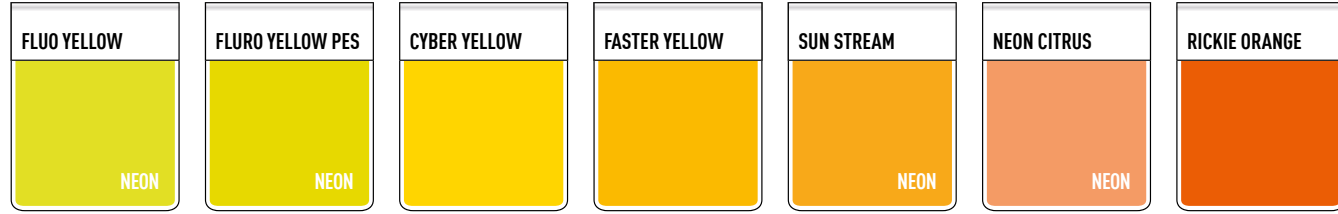

2. MAKE IT UNIQUE

Select your team colours & your club badge to make your look unique.

3. GET READY

Request a quote as soon as your kit is complete and get in contact with your local retailer.

PUMA

TEAMWEAR COLORS