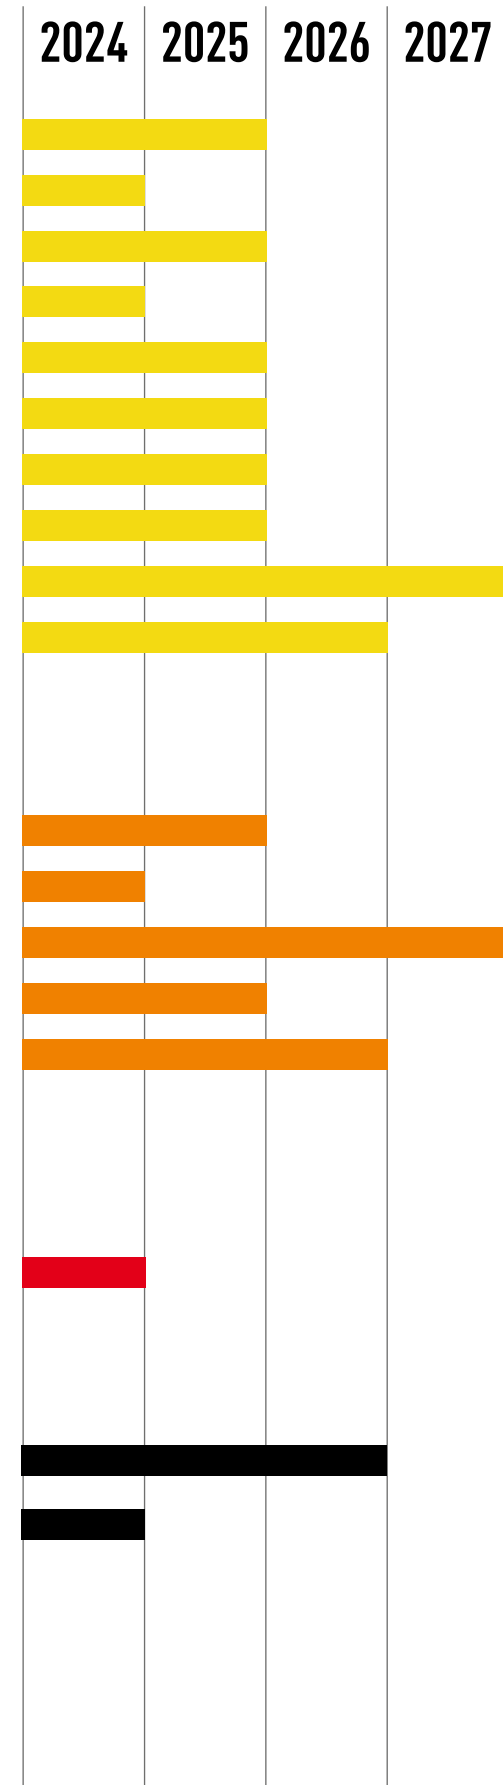

ACCESSORIES

- ORBITA Footballs **NEW**
- teamGOAL Bags