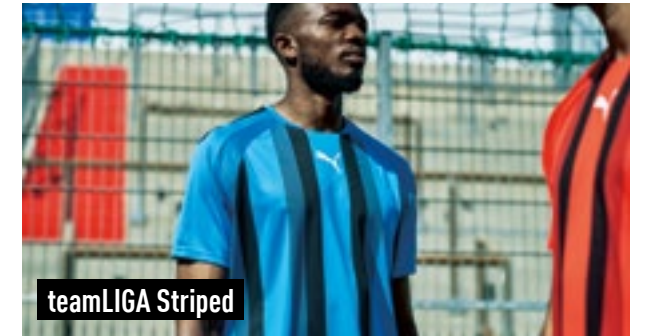

MATCHWEAR

OVERVIEW

teamGLORY