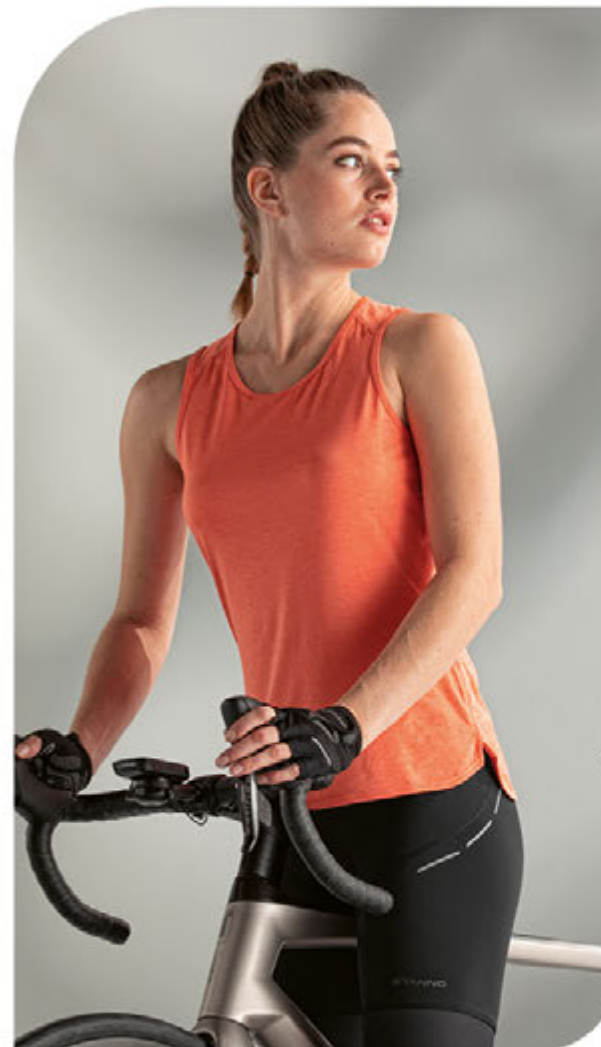

BASE

T-Shirt

ART.NR. **460004**

SR: XS - S - M - L - XL - 2XL - 3XL

£ **22,50**

- 60% cotton, 40% polyester
- round neck made of elastic rib material
- tonal print on the back and right chest
- suitable for sports and everyday use

FUNCTIONALS

Training Tank Top ladies

ART.NR. **469604**

SR: XS - S - M - L - XL - 2XL

£ **20,50**

- 86% recycled polyester, 14% spandex
- ladies fit
- round neck
- ClimaTec finish
- Stadium logo on right chest, Stanno logo on back and right shoulder
- easy print
- mesh insert at neck and sides