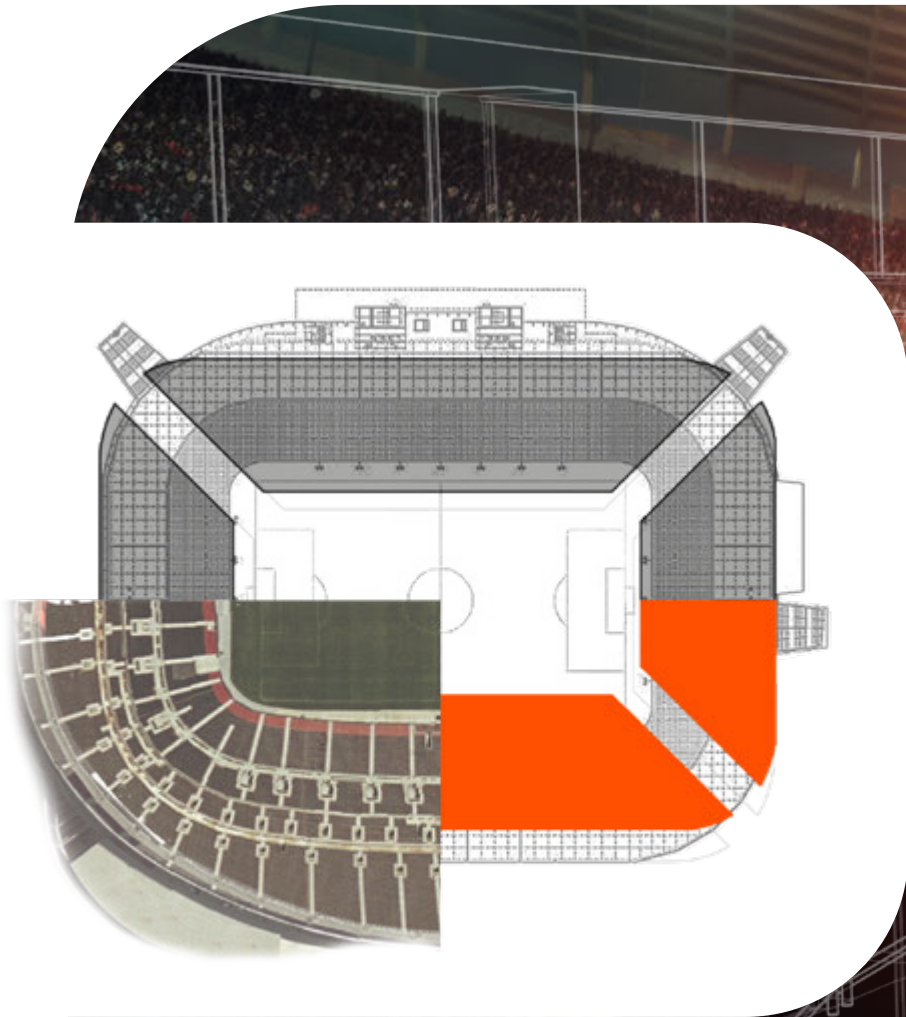

CONTENT

PAGE

ABOUT STANNO	2
SHIRTS	14
SHORTS	46
SOCKS	62
TOPS	84
PANTS	104
JACKETS	112
REFEREES	124
LEISURE	128
GOALKEEPERS	154
SPORTS BAGS	180
BALLS	192
ACCESSORIES	206
COLLECTIONS	226
SIZE CHARTS	246

© sandsun - stock.adobe.com