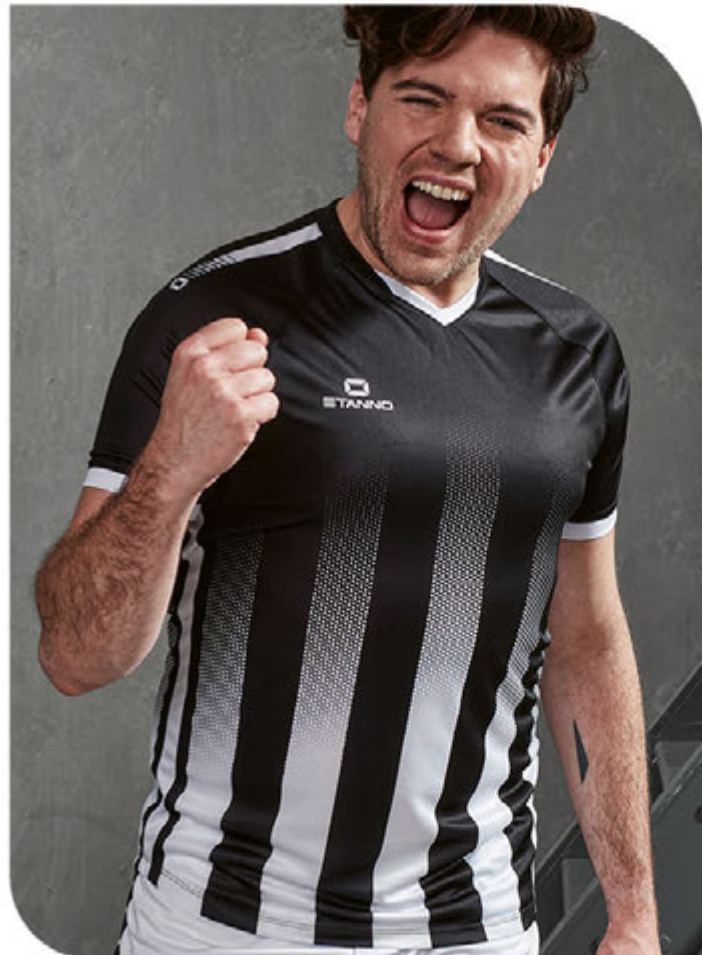

VIVID

Shirt

JR: 116 - 128 - 140 - 152 - 164 - 176

SR: S - M - L - XL - 2XL - 3XL

- 100% recycled polyester
- pro fit
- round neck
- ClimaTec finish
- sublimated pattern
- double-stitched seams
- fast drying
- easy print
- mesh insert

ART.NO. **410010**

£ **20,50**

£ **24,99**

Available to end of stock **2027**

Green - White
410010 - 1200