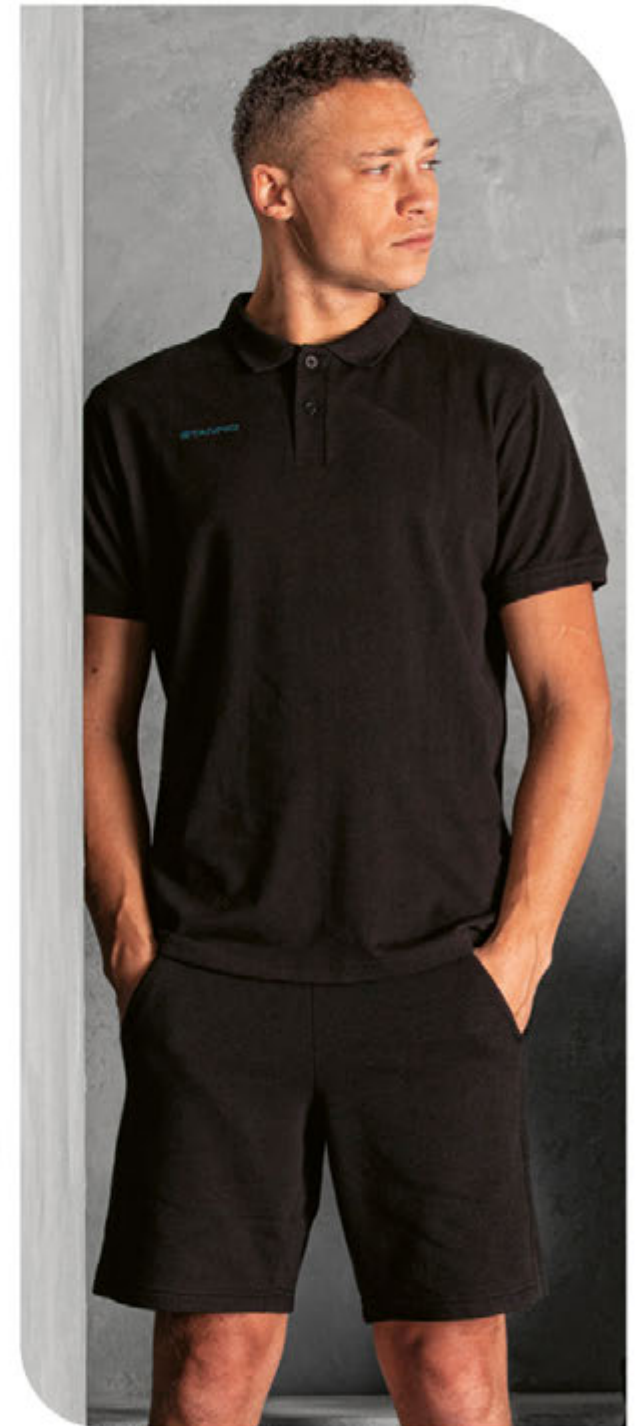

BASE

Polo

ART.NR. **463005**

SR: XS - S - M - L - XL - 2XL - 3XL

£ **26,50**

- 60% cotton, 40% polyester
- polo collar made of elastic rib material
- with buttons
- tonal print on the back and right chest
- suitable for sports and everyday use