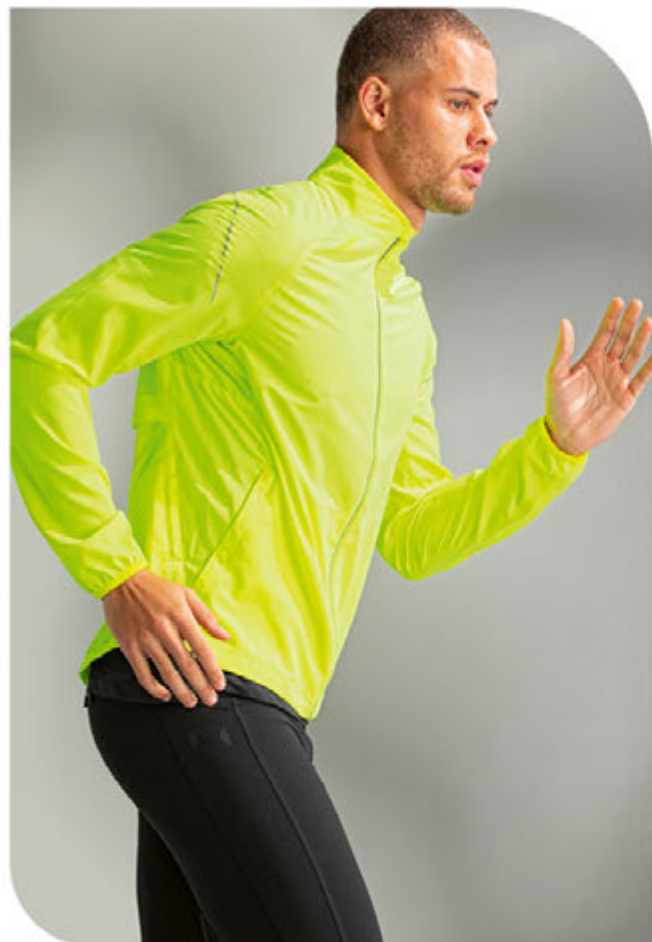

FUNCTIONALS

Running Jacket

ART.NR. **457004**

SR: XS - S - M - L - XL - 2XL

£ **45,50**

- 100% polyester
- water-repellent and windproof
- longer back
- SBS zipper with extra fabric on top of zipper
- raglan sleeve insert for extra comfort
- elastic binding at the bottom of the sleeves
- tunnel with cord at the bottom
- side pockets with zipper
- key pocket on sleeve
- ventilation on the back and armpits
- reflective print on the shoulders and back

FUNCTIONALS

Running Jacket Ladies

ART.NR. **457600**

SR: XS - S - M - L - XL - 2XL

£ **45,50**

- 100% polyester
- water-repellent and windproof
- longer and rounded back
- SBS zipper with extra fabric on top of zipper
- raglan sleeve insert for extra comfort
- elastic binding at the bottom of the sleeves
- tunnel with cord at the bottom
- side pockets with zipper
- key pocket on sleeve
- ventilation on the back and armpits
- reflective prints on shoulders and back