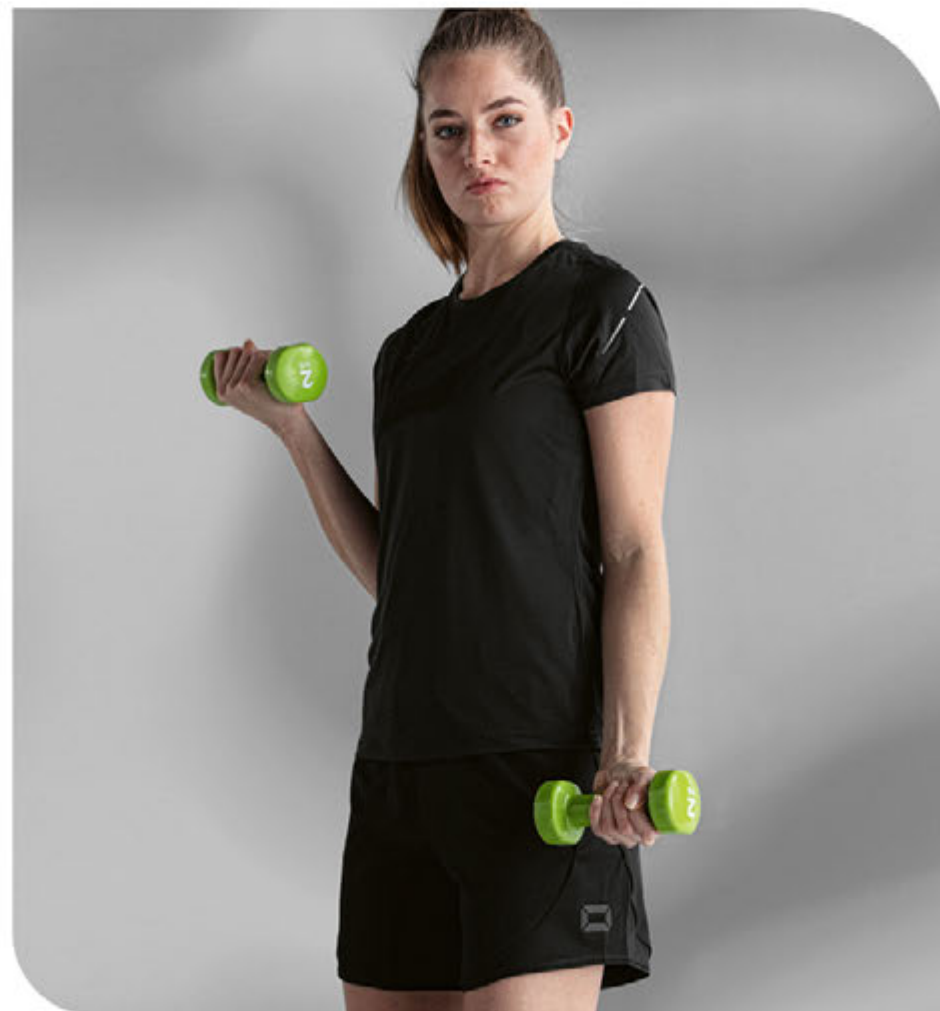

FUNCTIONALS

2-in-1 Shorts Ladies

ART.NR. **422600**

SR: XS - S - M - L - XL - 2XL

£ **30,50**

- 100% polyester
- shorts with integrated legging as inner shorts
- inner shorts with a phone pocket
- fast-drying, stretch material
- elasticated waistband with drawstring
- laser cut mesh on the back for optimal ventilation
- reflective print on the back

Black
422600 - 8000