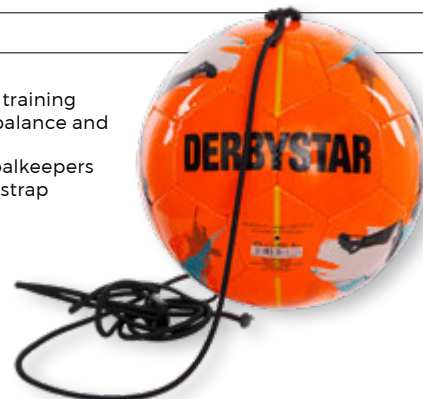

No Colour
287900 - 0000

DERBYSTAR

DERBYSTAR